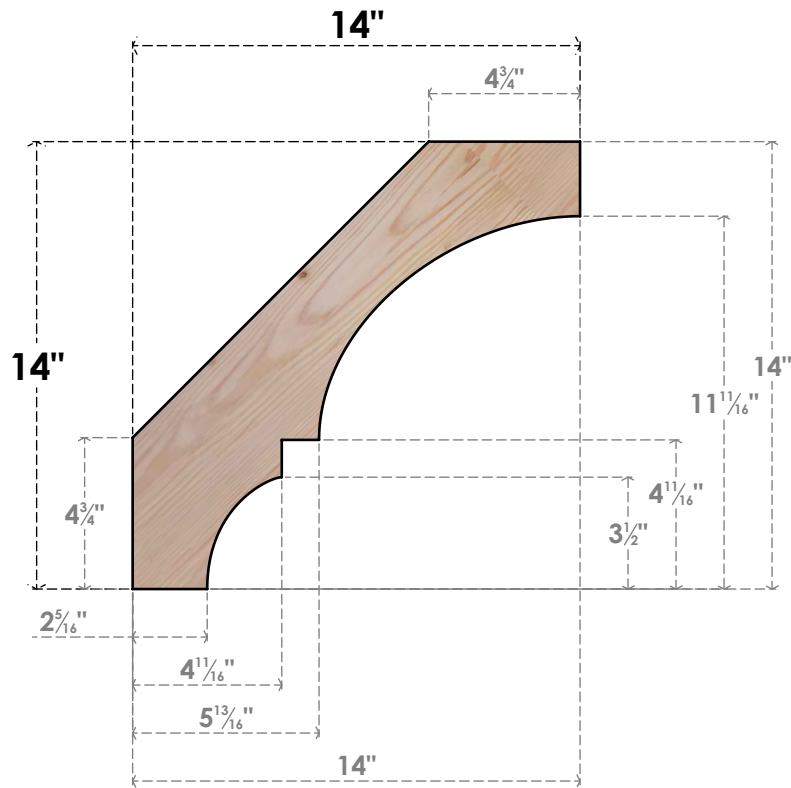

BRC04X14X14BOA00SDF

3 1/2"W X 14"D X 14"H BALBOA SMOOTH BRACE, DOUGLAS FIR

SIDE

FRONT

EKENA MILLWORK
2300 WEST MAIN ST.
CLARKSVILLE, TX 75426
TOLL FREE: 866-607-0453
WWW.EKENAMILLWORK.COM

NOTES

1. INSTALLATION TO BE COMPLETED IN ACCORDANCE WITH MANUFACTURER'S SPECIFICATIONS.
2. DRAWING MAY NOT BE TO SCALE
3. THIS DRAWING IS INTENDED FOR DESIGN AND PLANNING PURPOSES ONLY.
4. ALL INFORMATION CONTAINED HEREIN WAS CURRENT AT THE TIME OF DEVELOPMENT BUT MUST BE REVIEWED AND APPROVED BY THE PRODUCT MANUFACTURER TO BE CONSIDERED ACCURATE.
5. PRODUCTS ARE NOT KILN DRIED. THIS ITEM IS UNIQUE AND WILL CONTAIN THE NATURAL VARIATIONS THAT THE WOOD SPECIES OFFERS. THIS MAY RESULT IN VARIATIONS UP TO 1/4"